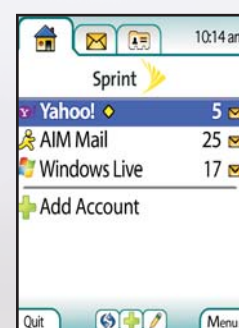

E-mail Capable

Easy, one-touch access to all your personal E-mail accounts - Windows Live^{TM}, AOL®/AIM, Yahoo!®, and many more.