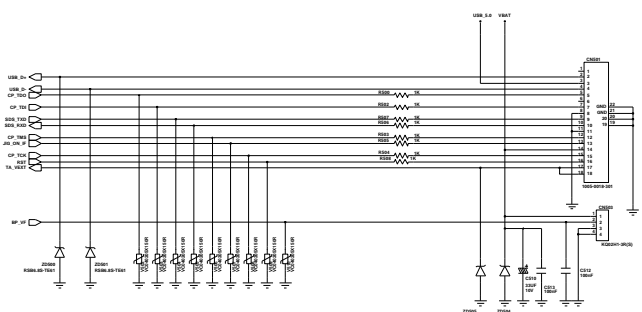

LCD CONNECTOR

I/F CONNECTOR

Company Name	Address	City
TITLE		
SGH-E860V REV0.7A		
DATE	DESIGNED BY	CHECKED BY
DATE	DESIGNED BY	CHECKED BY