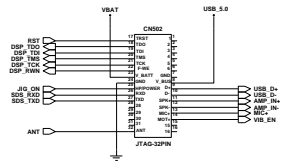

LCD CONNECTOR

I/F CONNECTOR

Company Name	Address	City
TITLE		
SGH-E860V REV0.7A		
DATE	DESIGNED BY	CHECKED BY
DATE	DESIGNED BY	CHECKED BY